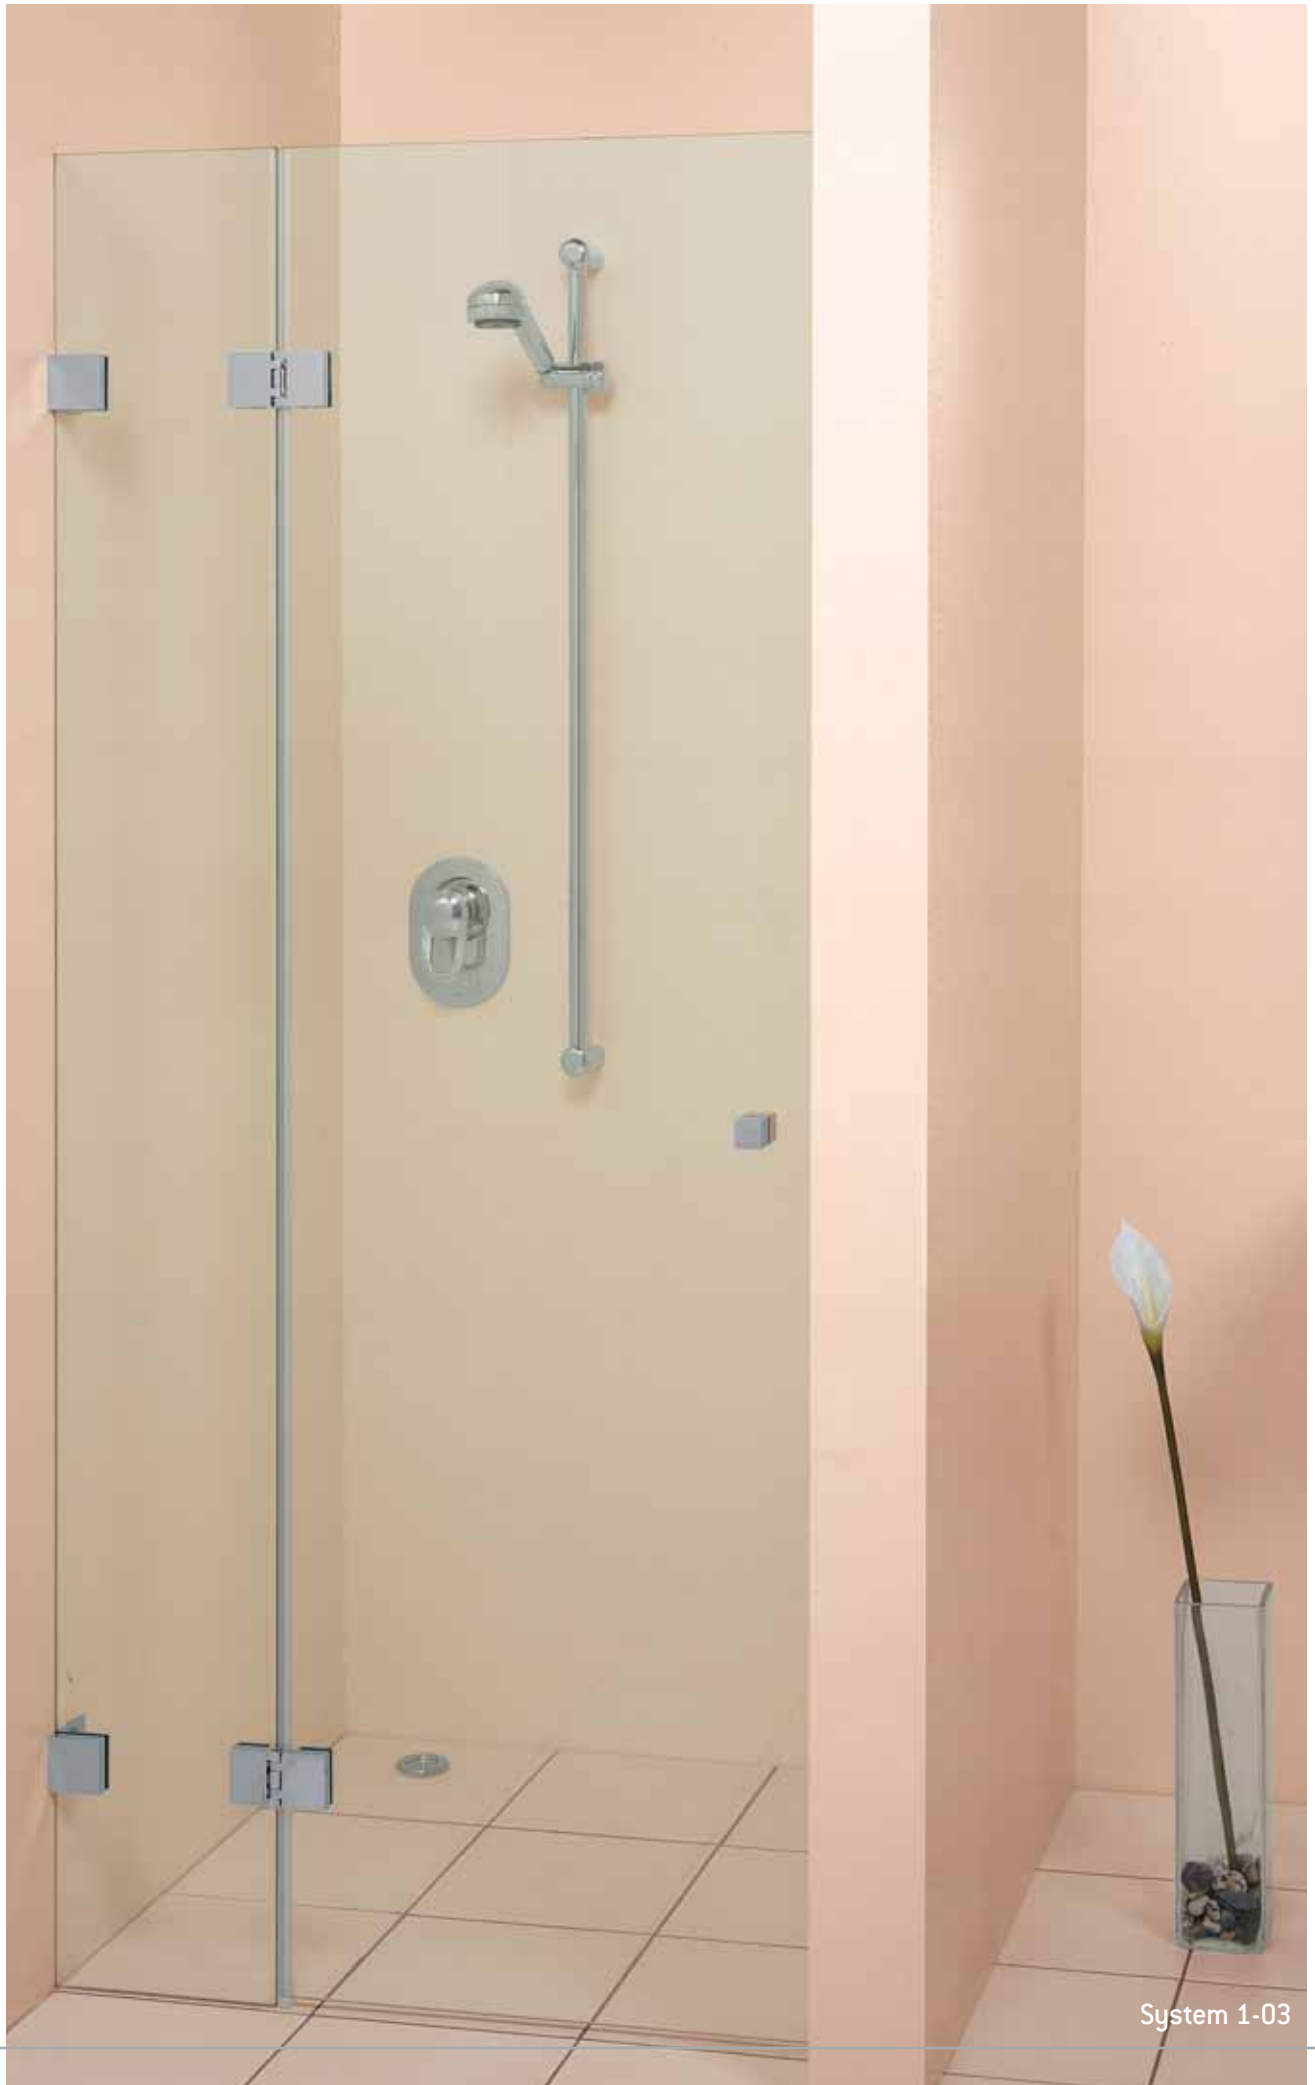

Cubic elegance

Straight forms, cubic design, and smart function: these are features of a timeless and modern construction.

Duschtürband Glas - Wand
Shower door hinge glass - wall

Duschtürband Glas - Glas
Shower door hinge glass - glass

Winkelverbinder Glas - Wand
Connector glass - wall

Duschtürkнопf
Door knob

Edelste Materialien: massives Messing, glanzverchromt (kein Zinkdruckguss!)

Glasbohrungen statt Ausschnitte

Durchgängige Dichtprofile

Stufenlose Einstellbarkeit

Weit über die DIN Norm getestet

Finest materials: solid brass, bright chrome (no zinc die casting!)

Glass holes instead of cutouts

Bypass seal system

Full adjustability

Far more openings tested than required by the German quality norm

Like good wine: highest quality

Our hinges are tested far above the German quality norm.
Are other hinges tested at all?

System 6-21

Die Schokoladenseite: stufenlose Einstellbarkeit

Der Montage-Genuss für den Fachmann.