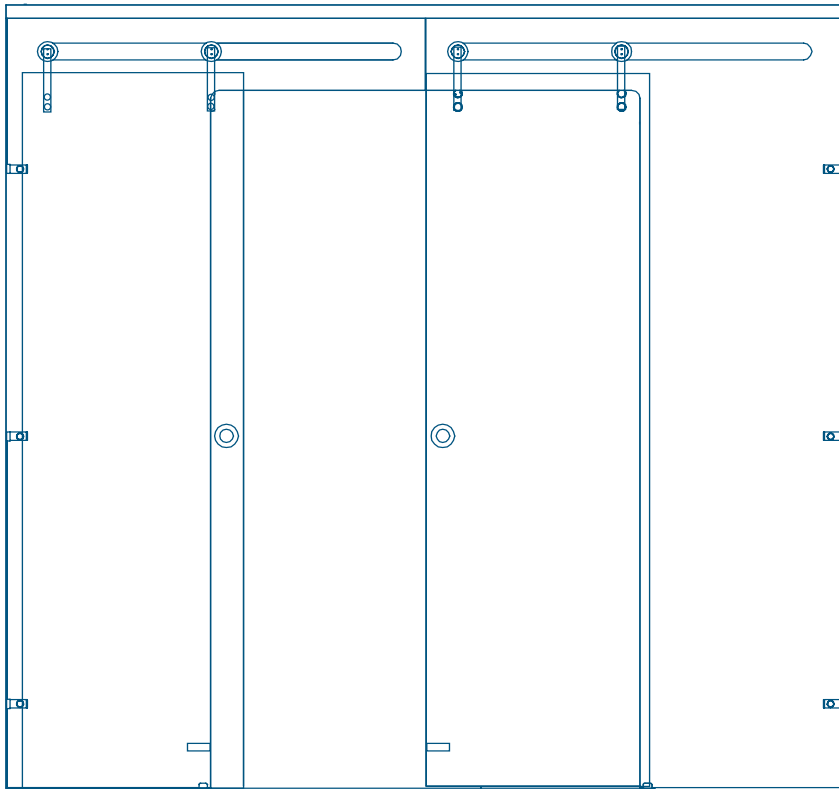

Set for installation according to drawing

2-wing door system Icetek®Office Loftline

fitting material **stainless steel**

description/set consisting of

- carrier
- connector glass-wall (with countersunk screws)
- door pull Ø 70 mm
- door stopper below
- floor guide
- center stopper above
- lateral door stopper, synthetik, black

surface
brushed

art. no. 90625 91

- 4 pieces
- 6 pieces
- 2 pieces
- 1 piece
- 2 pieces
- 1 piece
- 4 pieces

Please consider the specifications of our technical catalogue!

~~1.488,00~~

To be updated

■ All prices in € / set.

Glass, glass-wall and glass-glass connector are **not** included in the setprice!