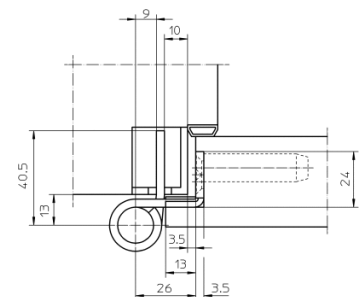

SIMONSWERK VARIANT® VX

VX 7939/160

for rebated heavy-duty doors

hinge

Combination

VX 7506 3D

VX 2505 3D

VX 7505 3D

VX 7611 3D

VX 7612 3D

VX 7521 3D

installation tools

universal milling frame

template 5 250560 5

block frame