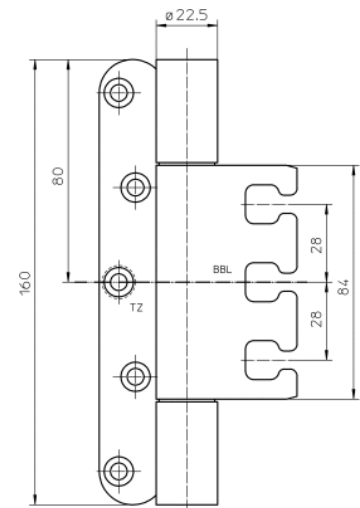

SIMONSWERK VARIANT® VX

VX 7939/160

for rebated heavy-duty doors

hinge

Technical details

load capacity	200,0 kg
knuckle length	160,0 mm
knuckle diameter	22,5 mm
material thickness	3,5 mm
cutter diameter	24,0 mm
screws	5,0x50,0 mm

descriptive text

SIMONSWERK VARIANT heavy duty hinge VX 7939/160 for rebated doors with timber, steel or aluminium frames with three-dimensionally adjustable SIMONSWERK receivers VARIANT VX. CE-certified, load capacity 200 kg, knuckle length 160 mm, knuckle diameter 22,5 mm, right hand and left hand applicable. Internal torsion-proof screw pin, concealed, maintenance-free, generously dimensioned axial-radial slide bearings. Finish...

Note

The load capacity mentioned above refers to the use of 2 hinges per door leaf (1 x 2 m).

A reinforcing dowel 12x50 mm per hinge is recommended when the door is subject to heavy usage.

Also available with security pin (MSTS).

Product features

- for rebated heavy-duty doors
- for timber, steel or aluminium frames
- for 3D adjustable VARIANT VX receivers
- internal torsion-proof screw pin
- concealed, maintenance-free axial-radial slide bearings

Functional areas

fire resistance, smoke resistance

Quality marks

Combination

receiver	VX 2501 3D VX 7501 3D VX 2502 3D VX 7502 3D

front view