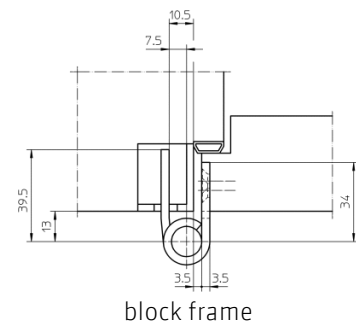

SIMONSWERK VARIANT® VX

VX 7728/100

for rebated flush heavy-duty doors

hinge

Technical details

load capacity	80,0 kg
knuckle length	95,0 mm
knuckle diameter	20,0 mm
material thickness	3,5 mm
cutter diameter	24,0 mm
screws	5,0x50,0 mm

descriptive text

SIMONSWERK VARIANT heavy duty hinge VX 7728/100 for rebated flush doors with timber, steel and aluminium frames with three-dimensionally adjustable SIMONSWERK receivers VARIANT VX. CE-certified, load capacity 80 kg, knuckle length 95 mm, knuckle diameter 20 mm, right hand and left hand applicable. Internal torsion-proof screw pin, concealed, maintenance-free, generously dimensioned axial-radial slide bearings. Finish...

Note

The load capacity mentioned above refers to the use of 2 hinges per door leaf (1 x 2 m).

Also available with security pin (MSTS).

Product features

- for rebated flush heavy-duty doors
- for timber, steel or aluminium frames
- for 3D adjustable VARIANT VX receivers
- internal torsion-proof screw pin
- concealed, maintenance-free axial-radial slide bearings

Functional areas

fire resistance, smoke resistance

Quality marks

Combination

receiver	VX 2501 3D
	VX 7501 3D
	VX 2502 3D
	VX 7502 3D
	VX 7506 3D
	VX 2505 3D