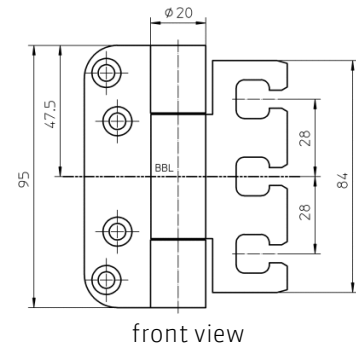

SIMONSWERK VARIANT® VX

VX 7728/100

for rebated flush heavy-duty doors

hinge

Technical details

load capacity	80,0 kg
knuckle length	95,0 mm
knuckle diameter	20,0 mm
material thickness	3,5 mm
cutter diameter	24,0 mm
screws	5,0x50,0 mm

descriptive text

SIMONSWERK VARIANT heavy duty hinge VX 7728/100 for rebated flush doors with timber, steel and aluminium frames with three-dimensionally adjustable SIMONSWERK receivers VARIANT VX. CE-certified, load capacity 80 kg, knuckle length 95 mm, knuckle diameter 20 mm, right hand and left hand applicable. Internal torsion-proof screw pin, concealed, maintenance-free, generously dimensioned axial-radial slide bearings. Finish...

Note

The load capacity mentioned above refers to the use of 2 hinges per door leaf (1 x 2 m).

Also available with security pin (MSTS).

Product features

- for rebated flush heavy-duty doors
- for timber, steel or aluminium frames
- for 3D adjustable VARIANT VX receivers
- internal torsion-proof screw pin
- concealed, maintenance-free axial-radial slide bearings

Functional areas

fire resistance, smoke resistance

Quality marks

Combination

receiver	VX 2501 3D
	VX 7501 3D
	VX 2502 3D
	VX 7502 3D
	VX 7506 3D
	VX 2505 3D