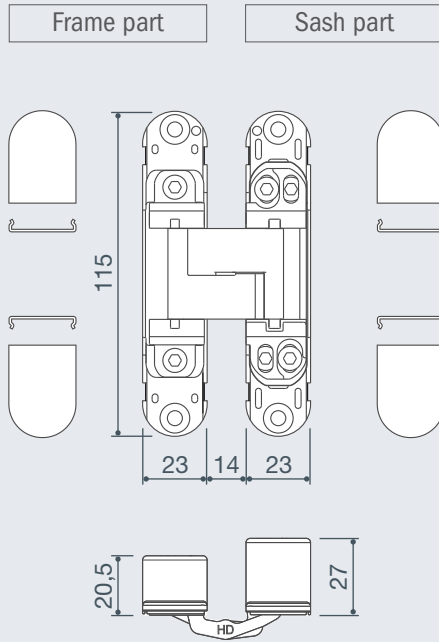

## ECLIPSE 3.2 HD

High loading capacity hinges  
for internal flush doors

Steel levers,  
ideal for heavy  
doors

Up to 60 kg  
with two hinges,  
80 kg with three hinges

For wood and  
aluminium doors

Three adjustments  
completely  
independent

Flush covers

Flush covers

**Adjustments**

- Pressure:  $\pm 1$  mm ①
- Vertical:  $\pm 2$  mm ②
- Horizontal:  $\pm 1,5$  mm ③

**Milling layout**

**Finishes**

03. Enamelled brass plated / 06. Nickel plated / 22. Enamelled bronze plated / 34. Matt chromium plated / 91. White / 93. Matt black