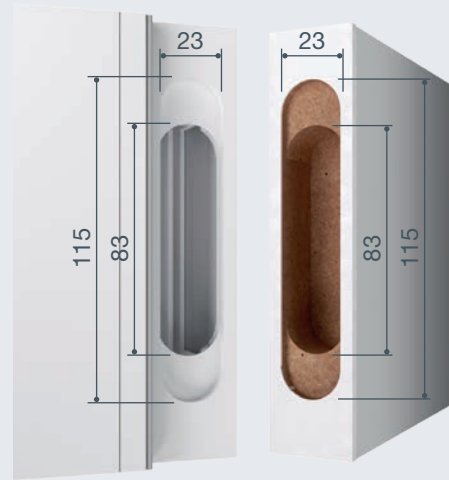

## ECLIPSE 3.2 HD

High loading capacity hinges  
for internal flush doors

Steel levers,  
ideal for heavy  
doors

Up to 60 kg  
with two hinges,  
80 kg with three hinges

For wood and  
aluminium doors

Three adjustments  
completely  
independent

Flush covers

Flush covers

**Adjustments**

- Pressure:  $\pm 1$  mm ①
- Vertical:  $\pm 2$  mm ②
- Horizontal:  $\pm 1,5$  mm ③

**Milling layout**

**Finishes**

03. Enamelled brass plated / 06. Nickel plated / 22. Enamelled bronze plated / 34. Matt chromium plated / 91. White / 93. Matt black