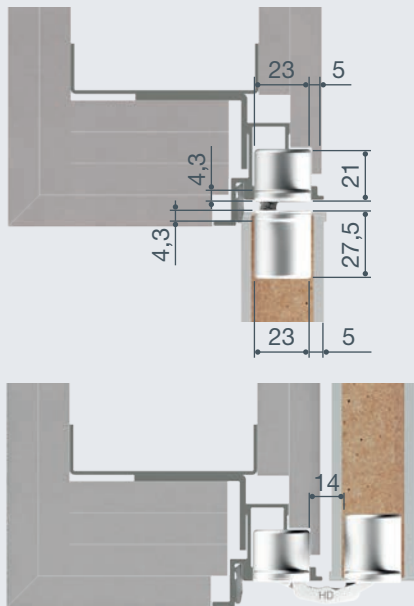

## ECLIPSE 3.2 HD

High loading capacity hinges  
for internal flush doors

Steel levers,  
ideal for heavy  
doors

Up to 60 kg  
with two hinges,  
80 kg with three hinges

For wood and  
aluminium doors

Three adjustments  
completely  
independent

Flush covers

Flush covers

**Adjustments**

- Pressure:  $\pm 1$  mm ①
- Vertical:  $\pm 2$  mm ②
- Horizontal:  $\pm 1,5$  mm ③

**Milling layout**

**Finishes**

03. Enamelled brass plated / 06. Nickel plated / 22. Enamelled bronze plated / 34. Matt chromium plated / 91. White / 93. Matt black