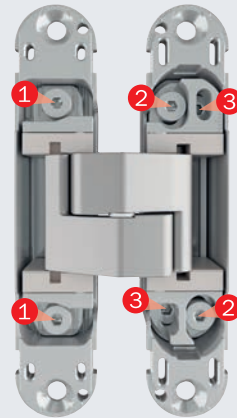

## ECLIPSE 3.2 HD

High loading capacity hinges  
for internal flush doors

Steel levers,  
ideal for heavy  
doors

Up to 60 kg  
with two hinges,  
80 kg with three hinges

For wood and  
aluminium doors

Three adjustments  
completely  
independent

Flush covers

Flush covers

**Adjustments**

- Pressure:  $\pm 1$  mm ①
- Vertical:  $\pm 2$  mm ②
- Horizontal:  $\pm 1,5$  mm ③

**Milling layout**

**Finishes**

03. Enamelled brass plated / 06. Nickel plated / 22. Enamelled bronze plated / 34. Matt chromium plated / 91. White / 93. Matt black