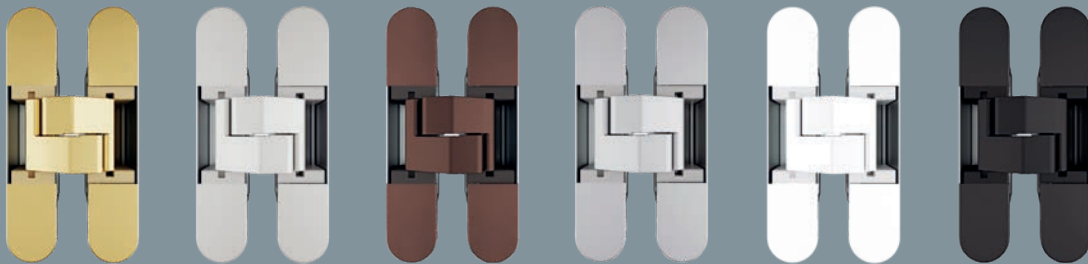

## ECLIPSE 3.2 HD

High loading capacity hinges  
for internal flush doors

Steel levers,  
ideal for heavy  
doors

Up to 60 kg  
with two hinges,  
80 kg with three hinges

For wood and  
aluminium doors

Three adjustments  
completely  
independent

Flush covers

Flush covers

**Adjustments**

- Pressure:  $\pm 1$  mm ①
- Vertical:  $\pm 2$  mm ②
- Horizontal:  $\pm 1,5$  mm ③

**Milling layout**

**Finishes**

03. Enamelled brass plated / 06. Nickel plated / 22. Enamelled bronze plated / 34. Matt chromium plated / 91. White / 93. Matt black